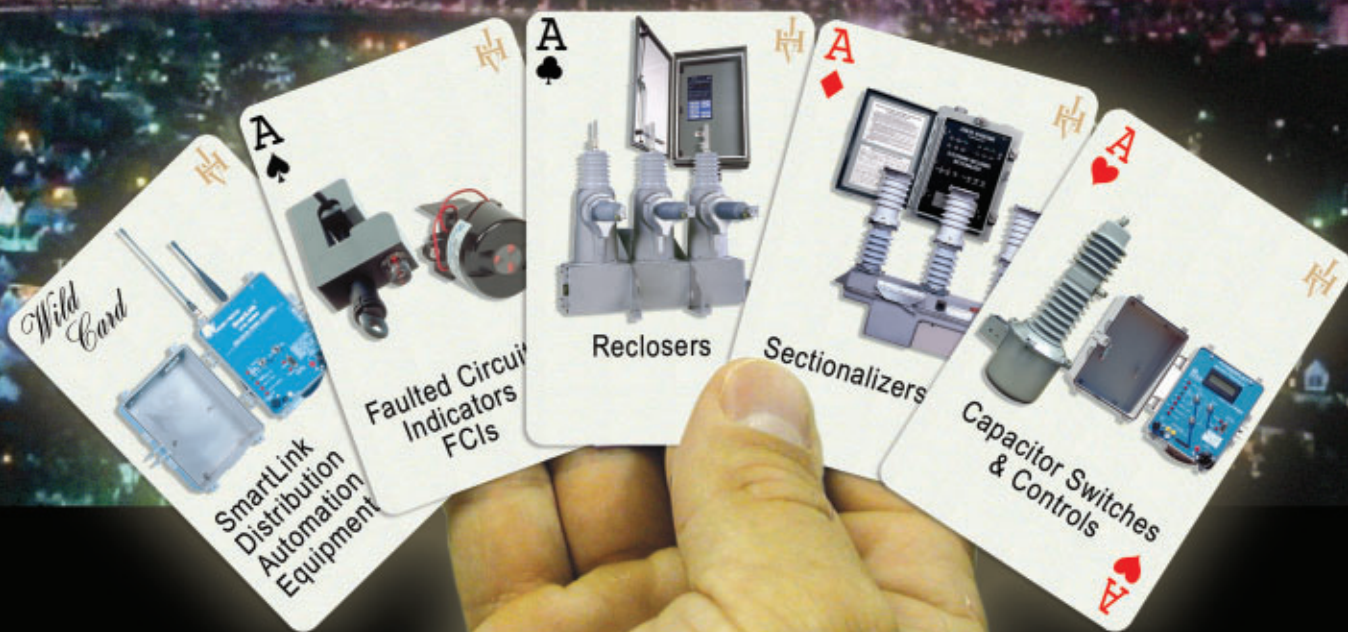

Don't Gamble with Your System Reliability...

Stack the Deck in Your Favor!

with

**Joslyn Hi-Voltage/Fisher Pierce
Reliability Solutions**

Ph (216) 271-6600 Fax (216) 341-3615
www.joslynhivoltage.com
info@joslynhv.com