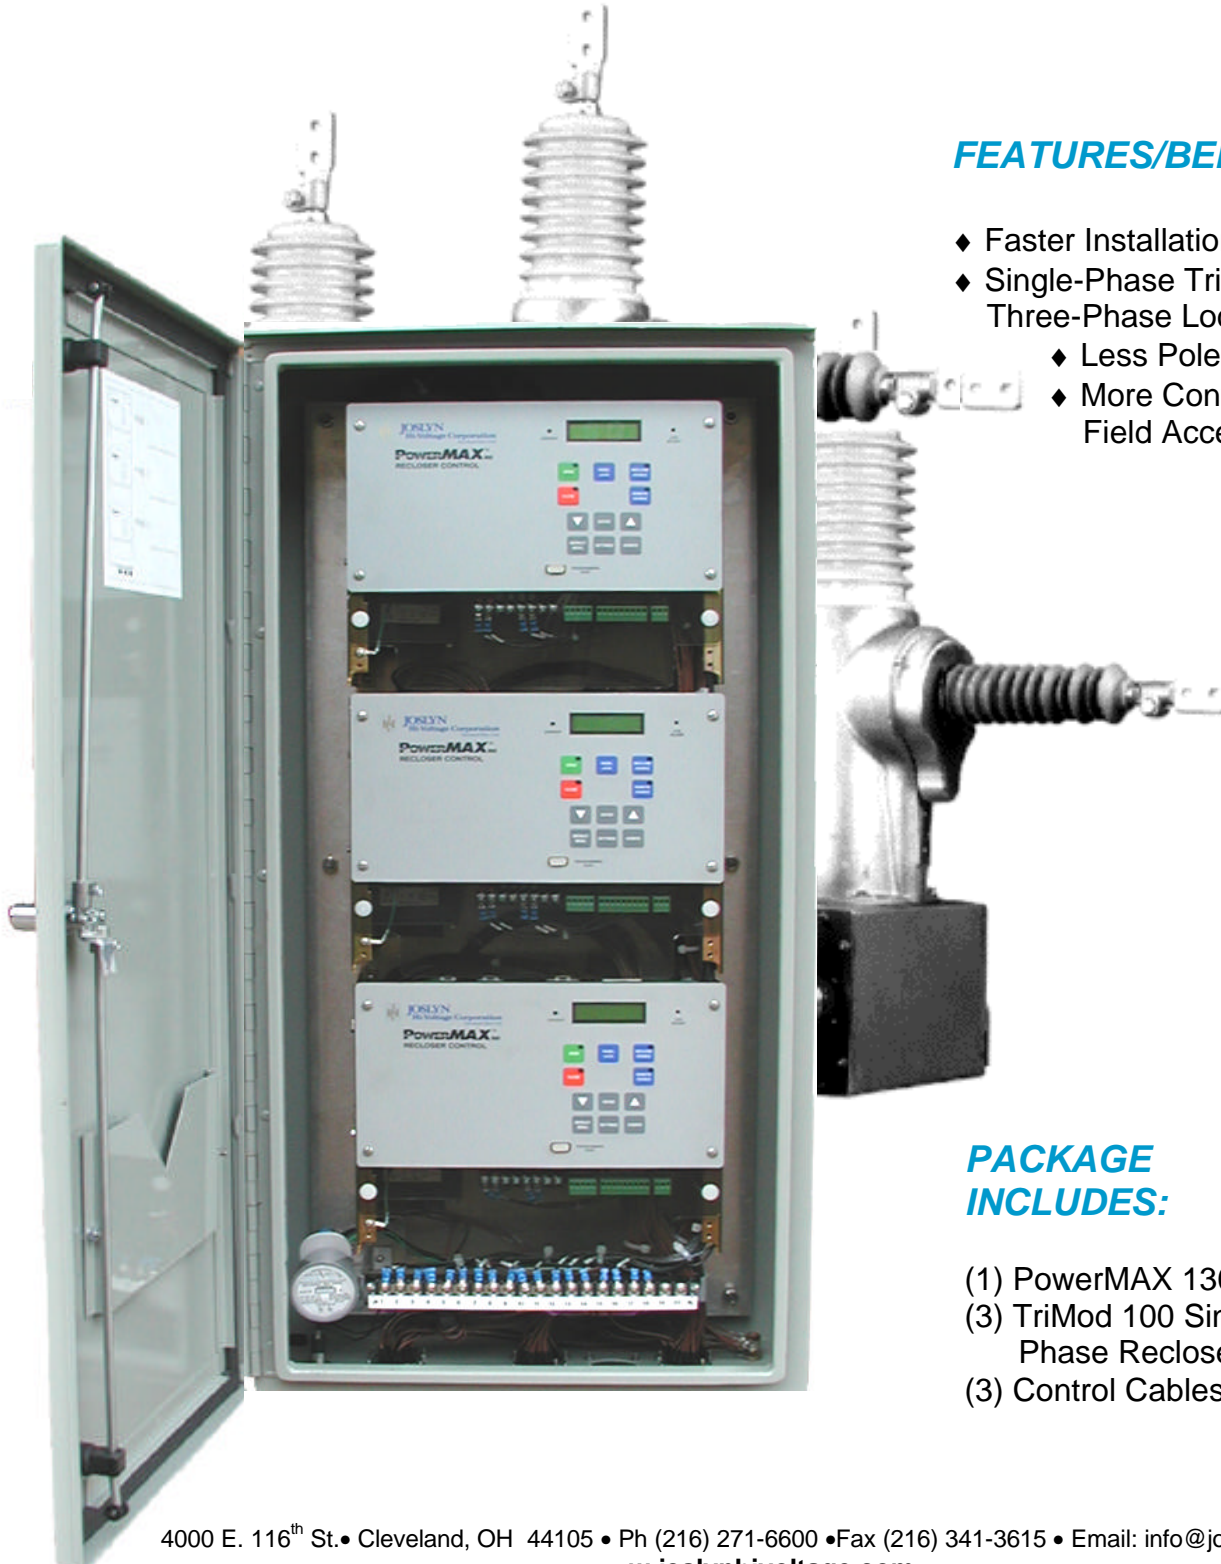

**POWERMAX 130 SINGLE-PHASE RECLOSER CONTROL**  
**THREE CONTROLS INTEGRATED INTO ONE CABINET!**

**FEATURES/BENEFITS**

- ◆ Faster Installation
- ◆ Single-Phase Trip,  
Three-Phase Lockout Ability
  - ◆ Less Pole Clutter
  - ◆ More Convenient  
Field Access

**PACKAGE  
INCLUDES:**

- (1) PowerMAX 130 Control
- (3) TriMod 100 Single-  
Phase Reclosers
- (3) Control Cables